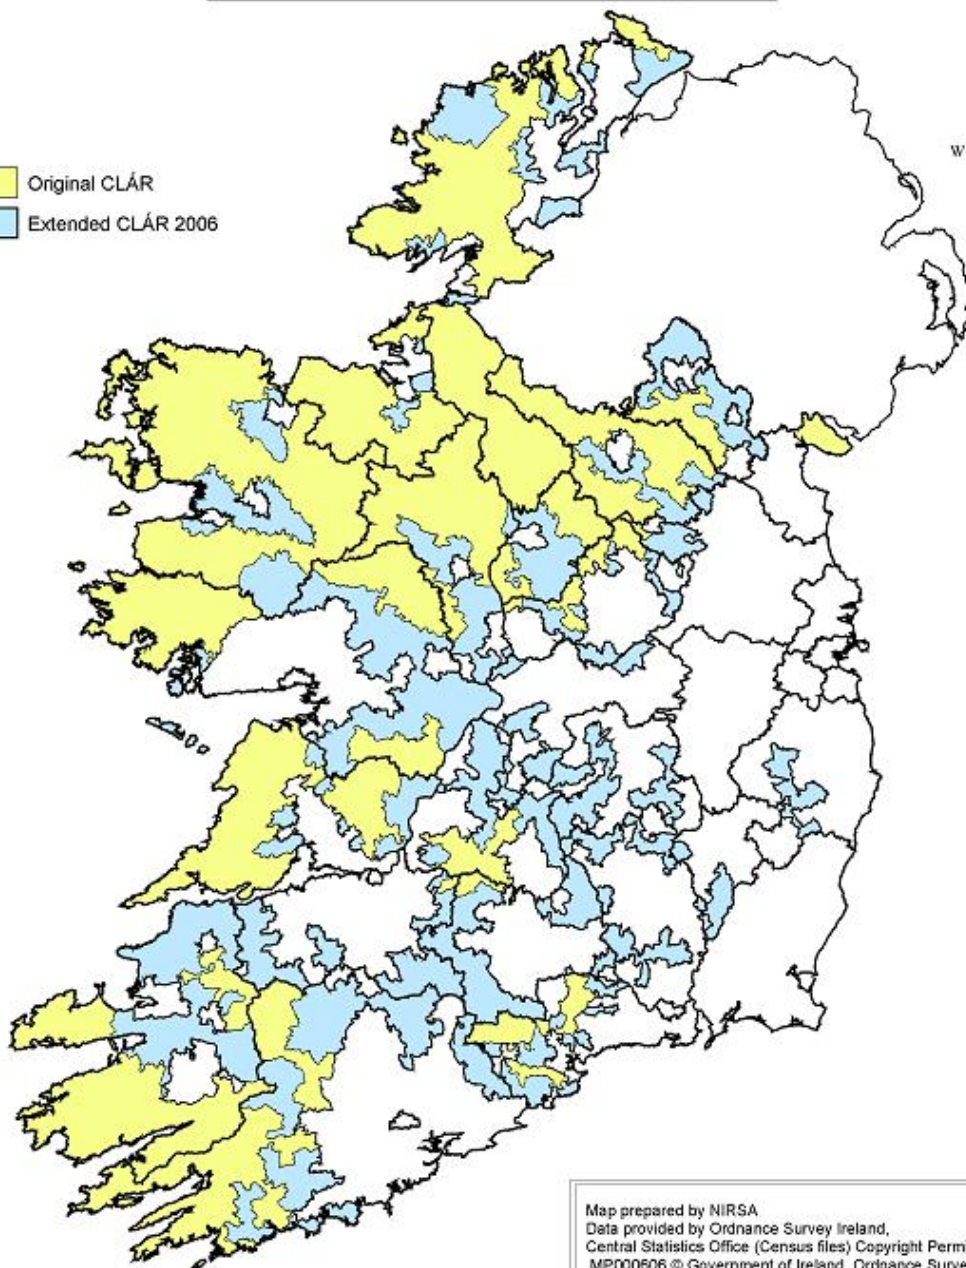

# National CLÁR Region

- Original CLÁR
- Extended CLÁR 2006

0 15 30 60 90 120 Kilometers

Map prepared by NIRSA  
Data provided by Ordnance Survey Ireland,  
Central Statistics Office (Census files) Copyright Permit no.  
MP000606 © Government of Ireland, Ordnance Survey Ireland  
Department of Community, Rural and Gaeltacht Affairs